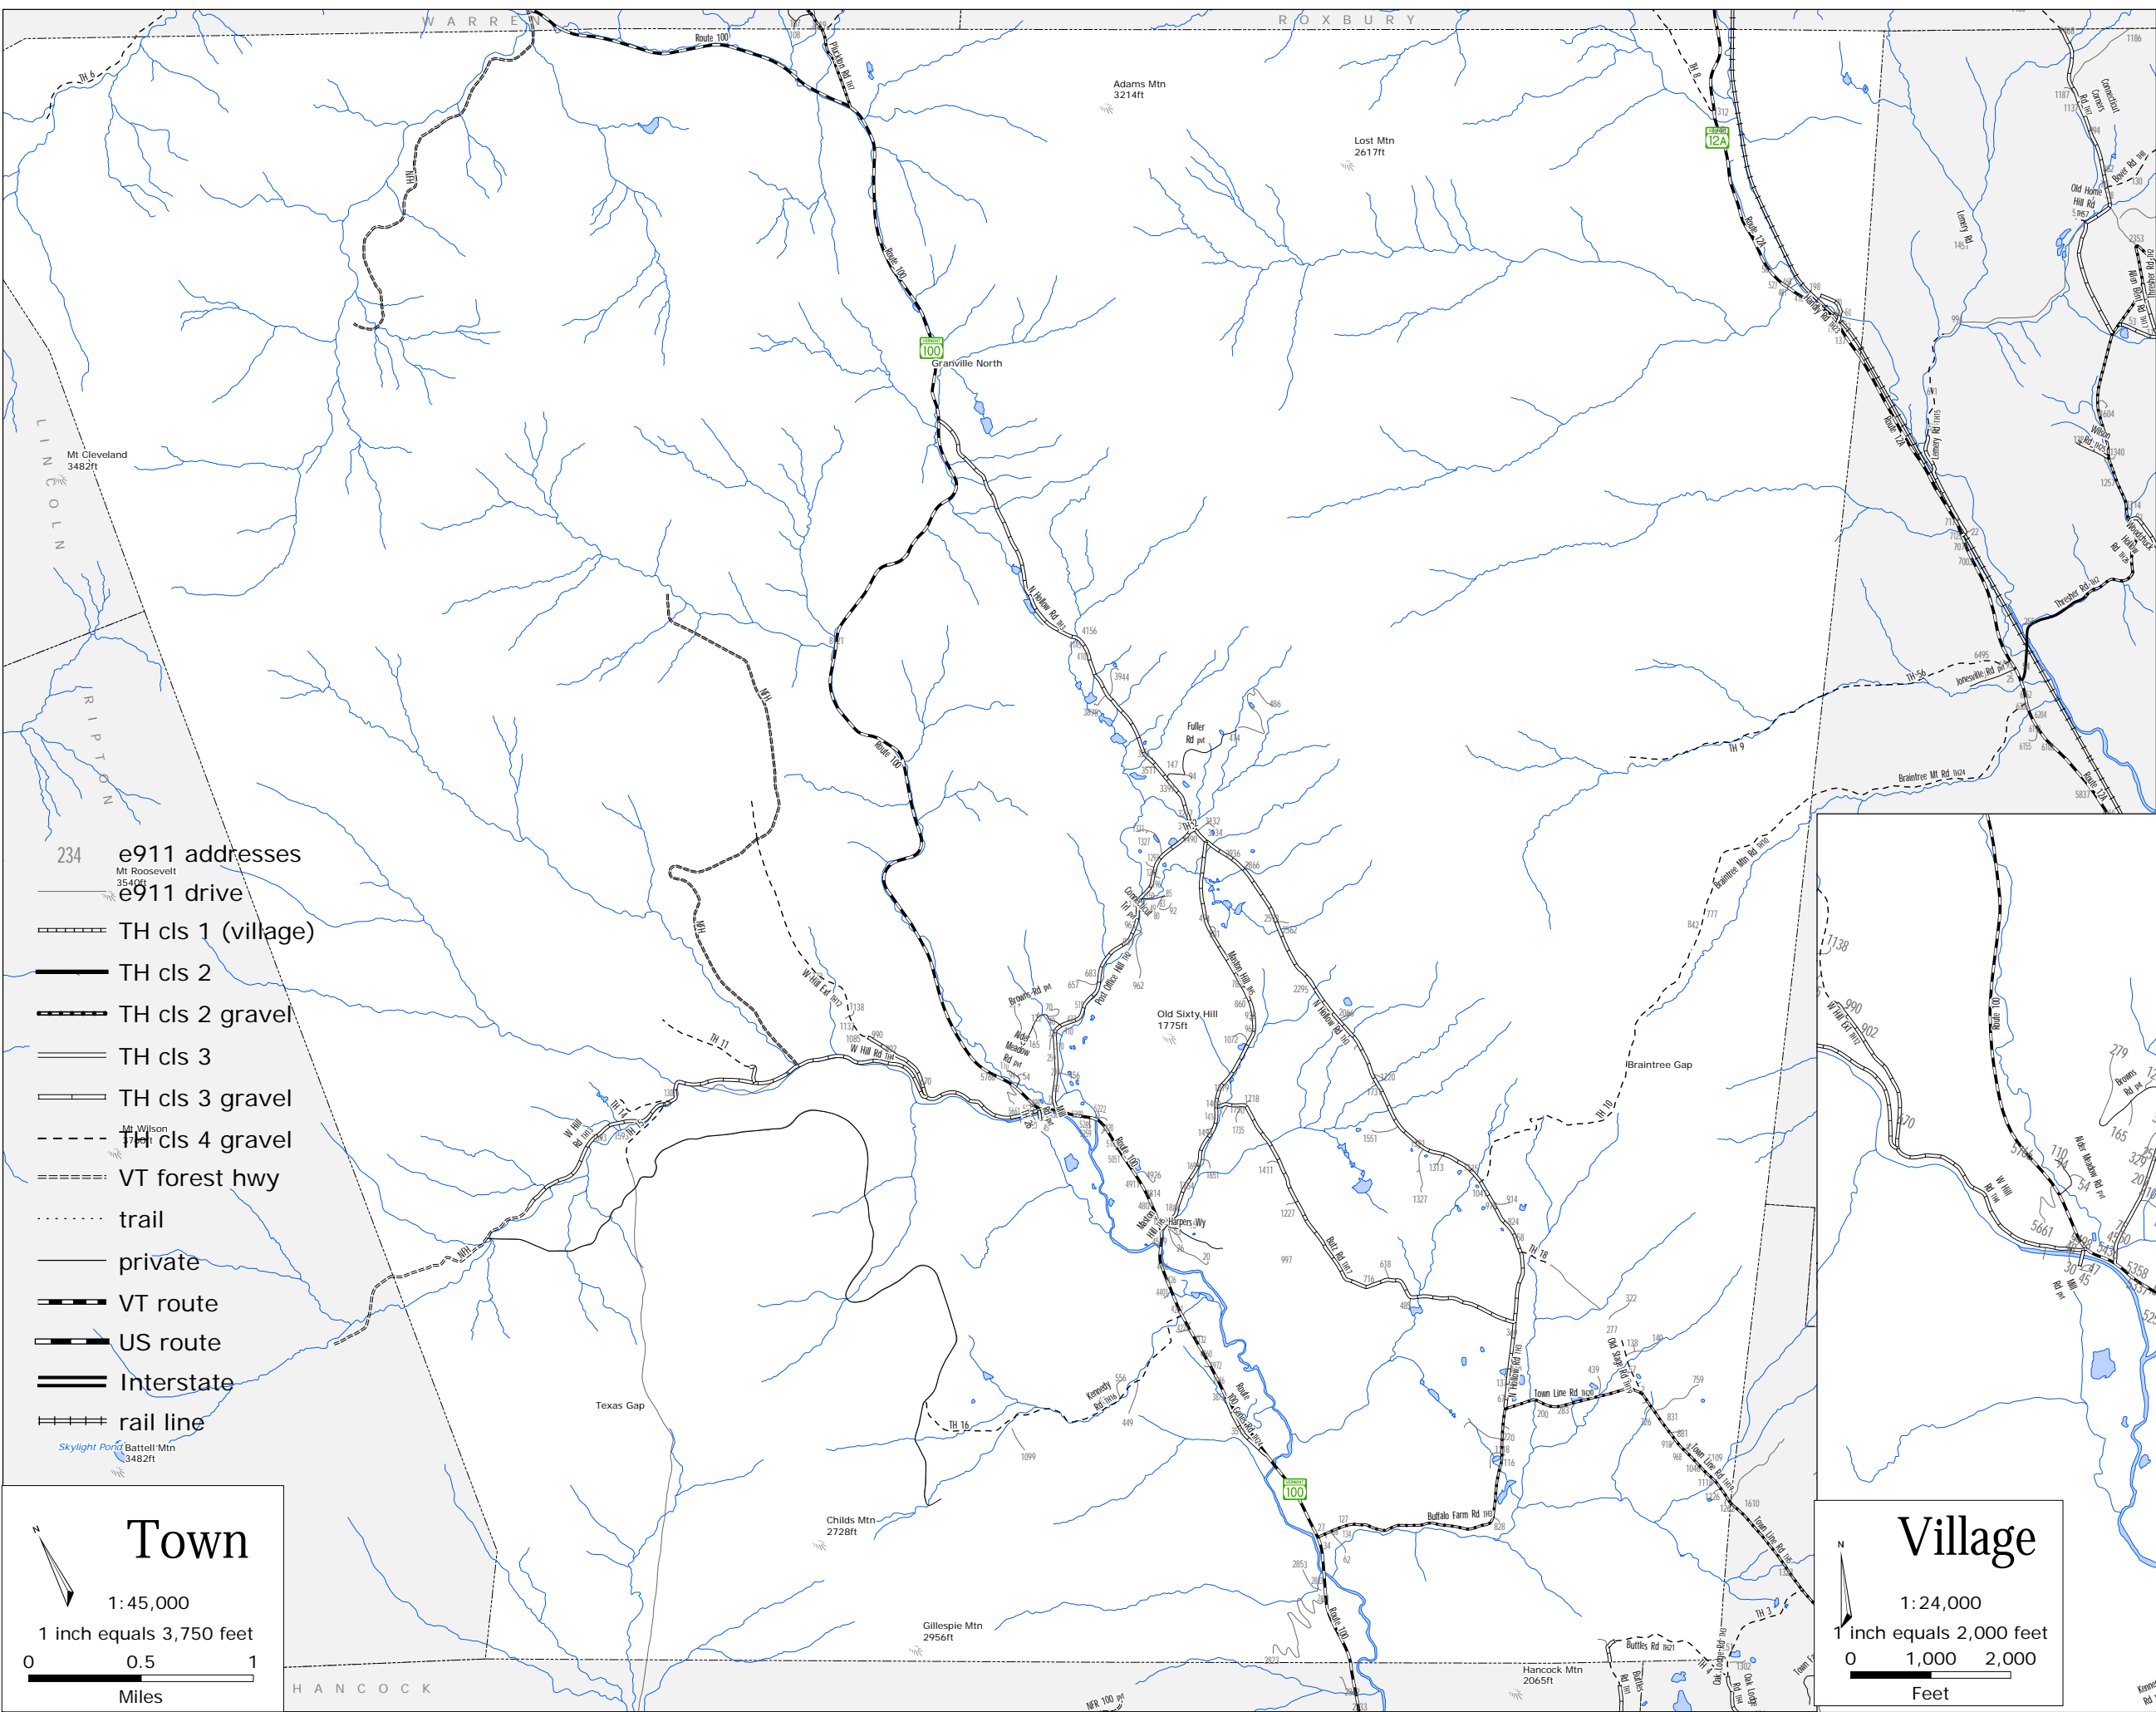

September 25, 2007 E911 Road Names Granville, Vermont

-This map is for reference and emergency response.
 -This map is not an official class, name or address map.
 -Not all addresses are shown.
 -New roads may not be listed.
 -VT/US routes' names can change in a village or at the village line.
 -Names/numbering can change at town line on through roads.

State Plane Meters, NAD 83

for info & data
www.vcgi.org

For planning purposes only.
 Not for regulatory interpretation.

TWO RIVERS-OTTAUQUECHEE
 REGIONAL COMMISSION

GIS Service Center

3117 Rose Hill
 The King Farm
 Woodstock, VT 05091
 802-457-3188
www.trorc.org

- 234 e911 addresses
- e911 drive
- ▬ TH cls 1 (village)
- ▬ TH cls 2
- ▬ TH cls 2 gravel
- ▬ TH cls 3
- ▬ TH cls 3 gravel
- ▬ TH cls 4 gravel
- ▬ VT forest hwy
- ⋯ trail
- private
- ▬ VT route
- ▬ US route
- ▬ Interstate
- ▬ rail line